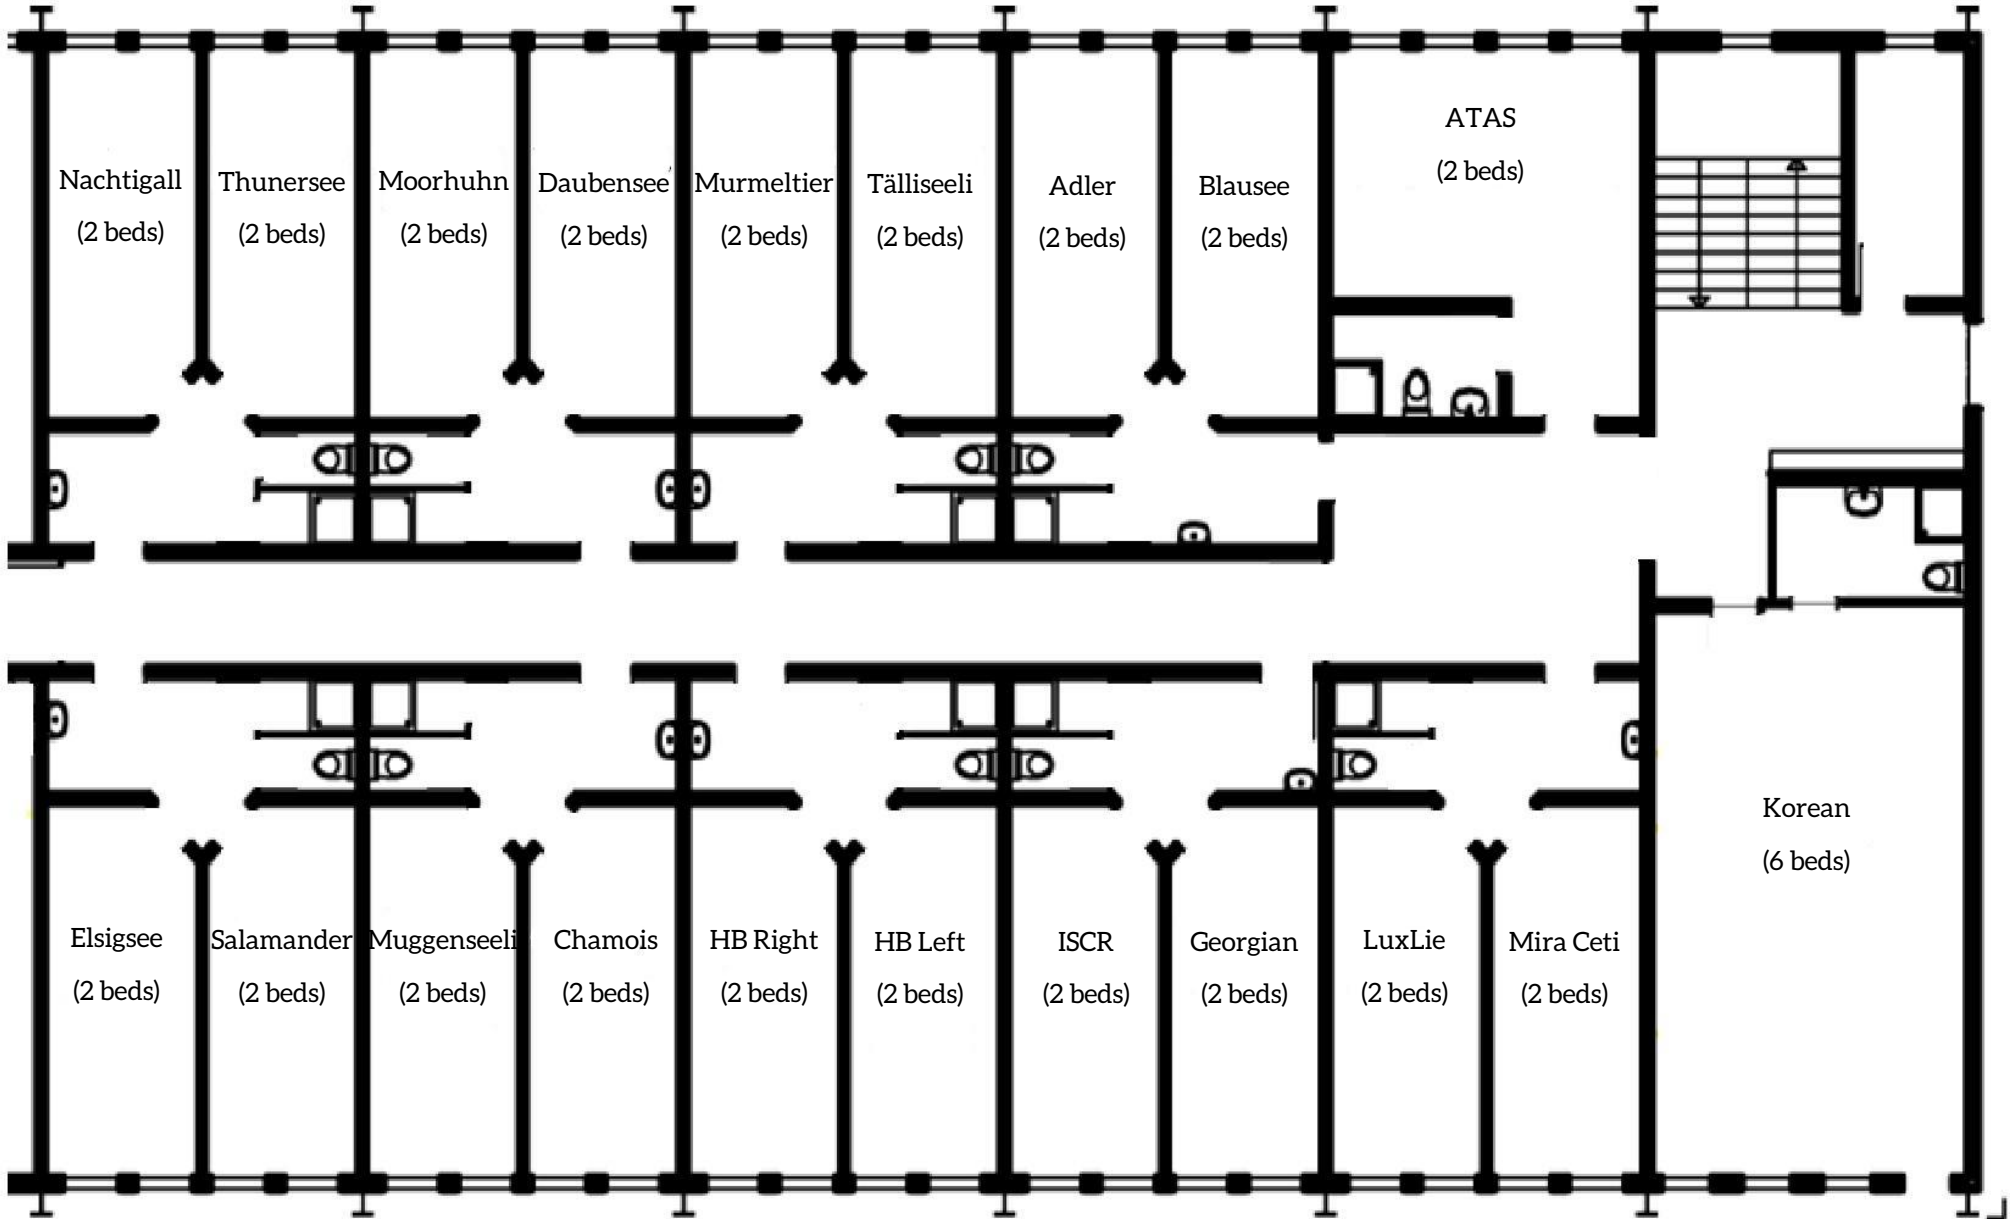

Kanderlodge (20 rooms - 44 beds)

Riverside