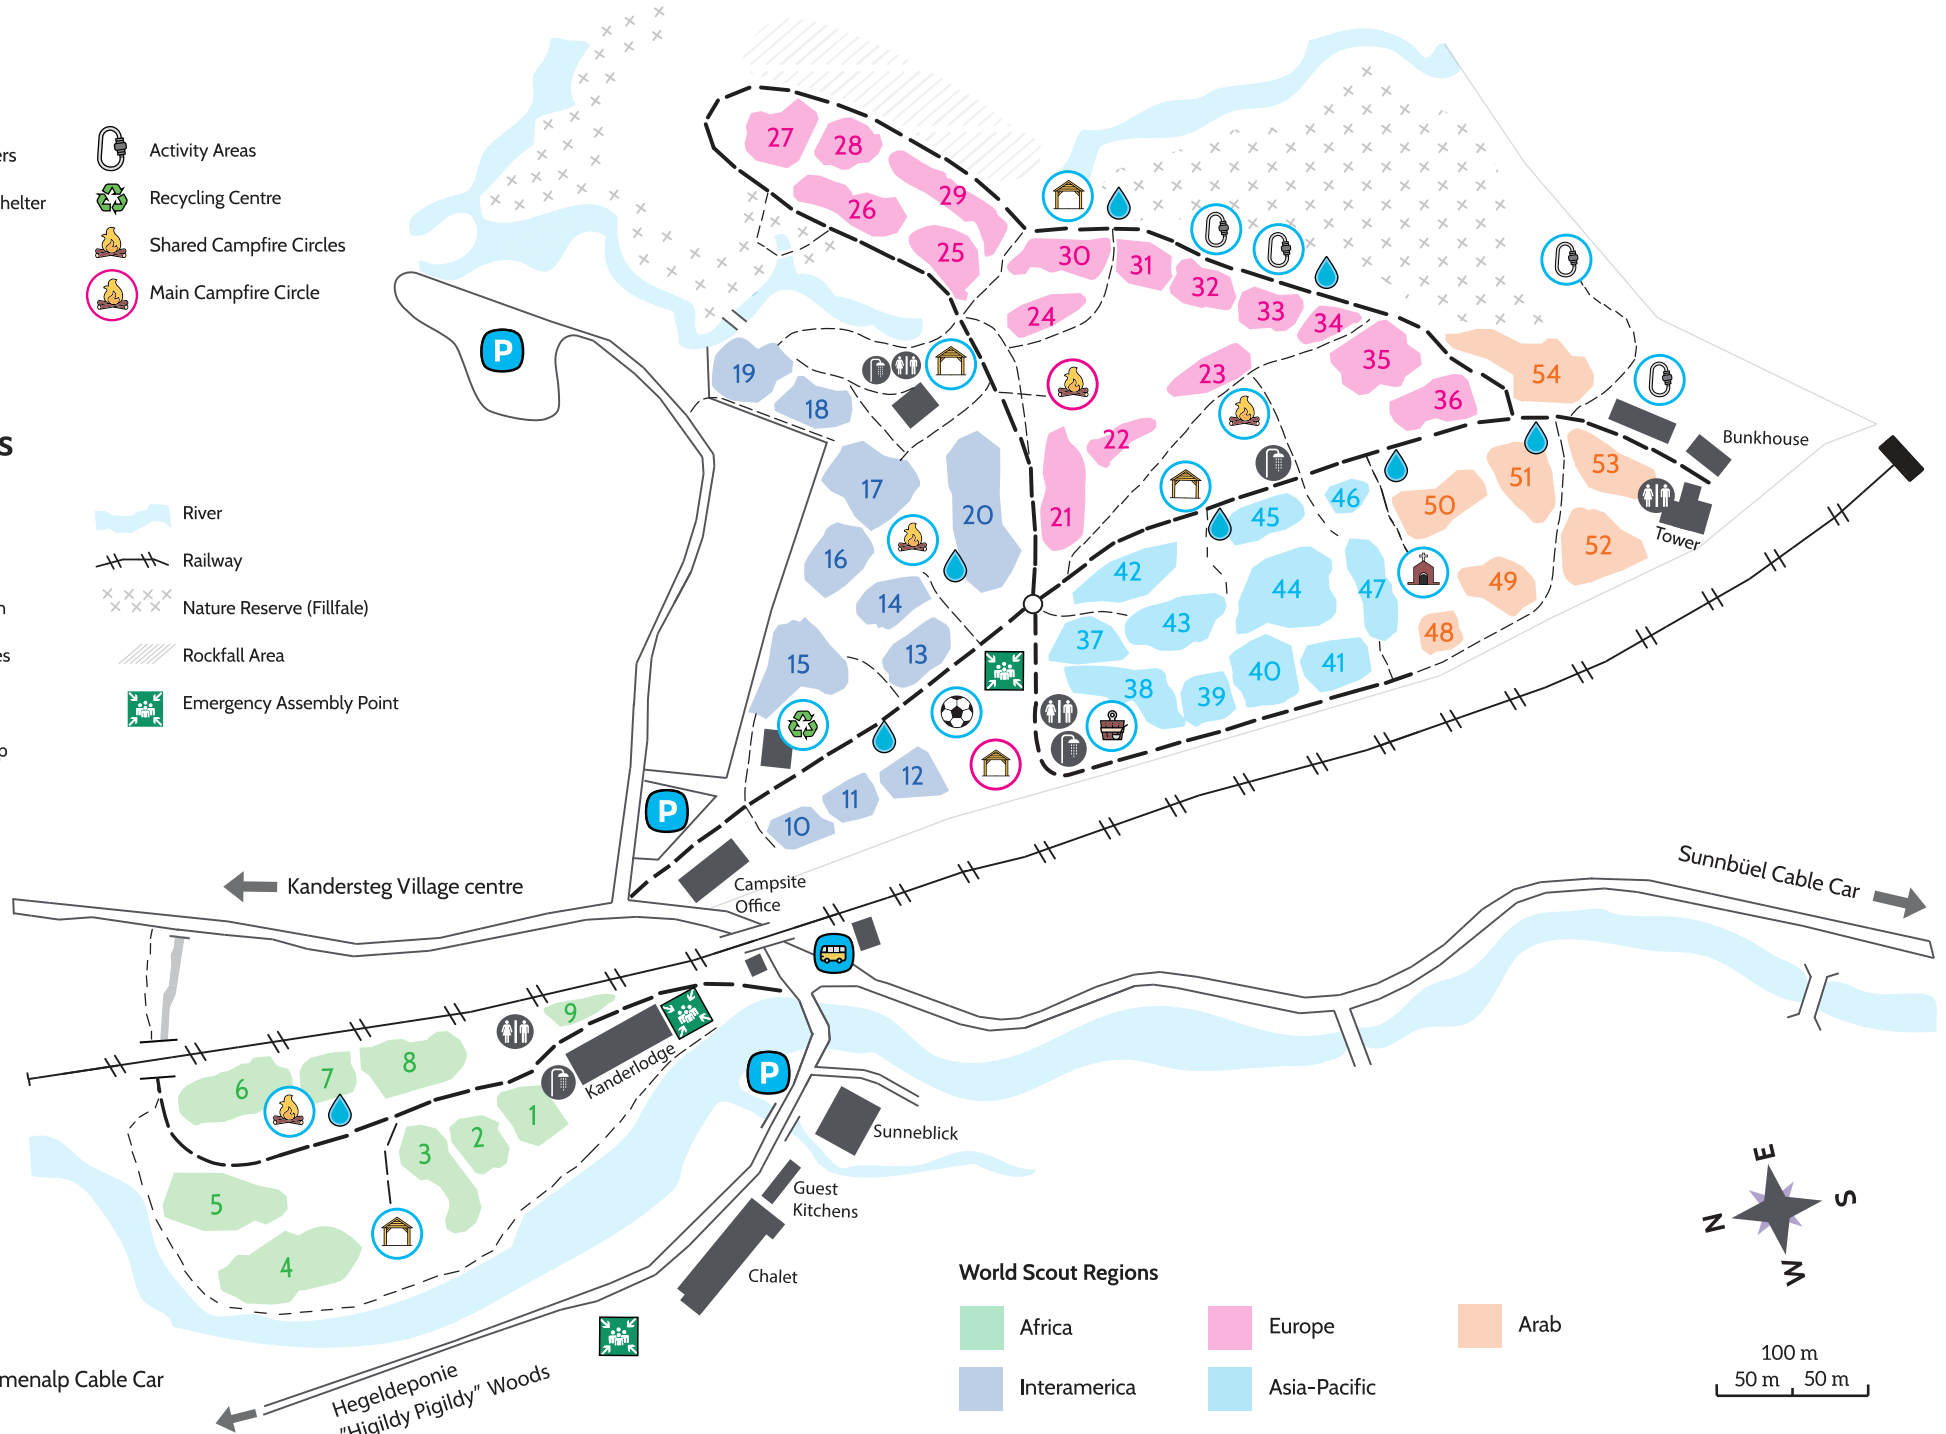

Legend

-  Shared Shelters
-  Main Shared Shelter
-  Sauna
-  Chapel
-  Sports Field
-  Activity Areas
-  Recycling Centre
-  Shared Campfire Circles
-  Main Campfire Circle

Road Signs

-  Street
-  Path
-  Main Path
-  Campsites
-  Buildings
-  Water Tap
-  River
-  Railway
-  Nature Reserve (Fillfale)
-  Rockfall Area
-  Emergency Assembly Point

World Scout Regions

-  Africa
-  Europe
-  Arab
-  Interamerica
-  Asia-Pacific