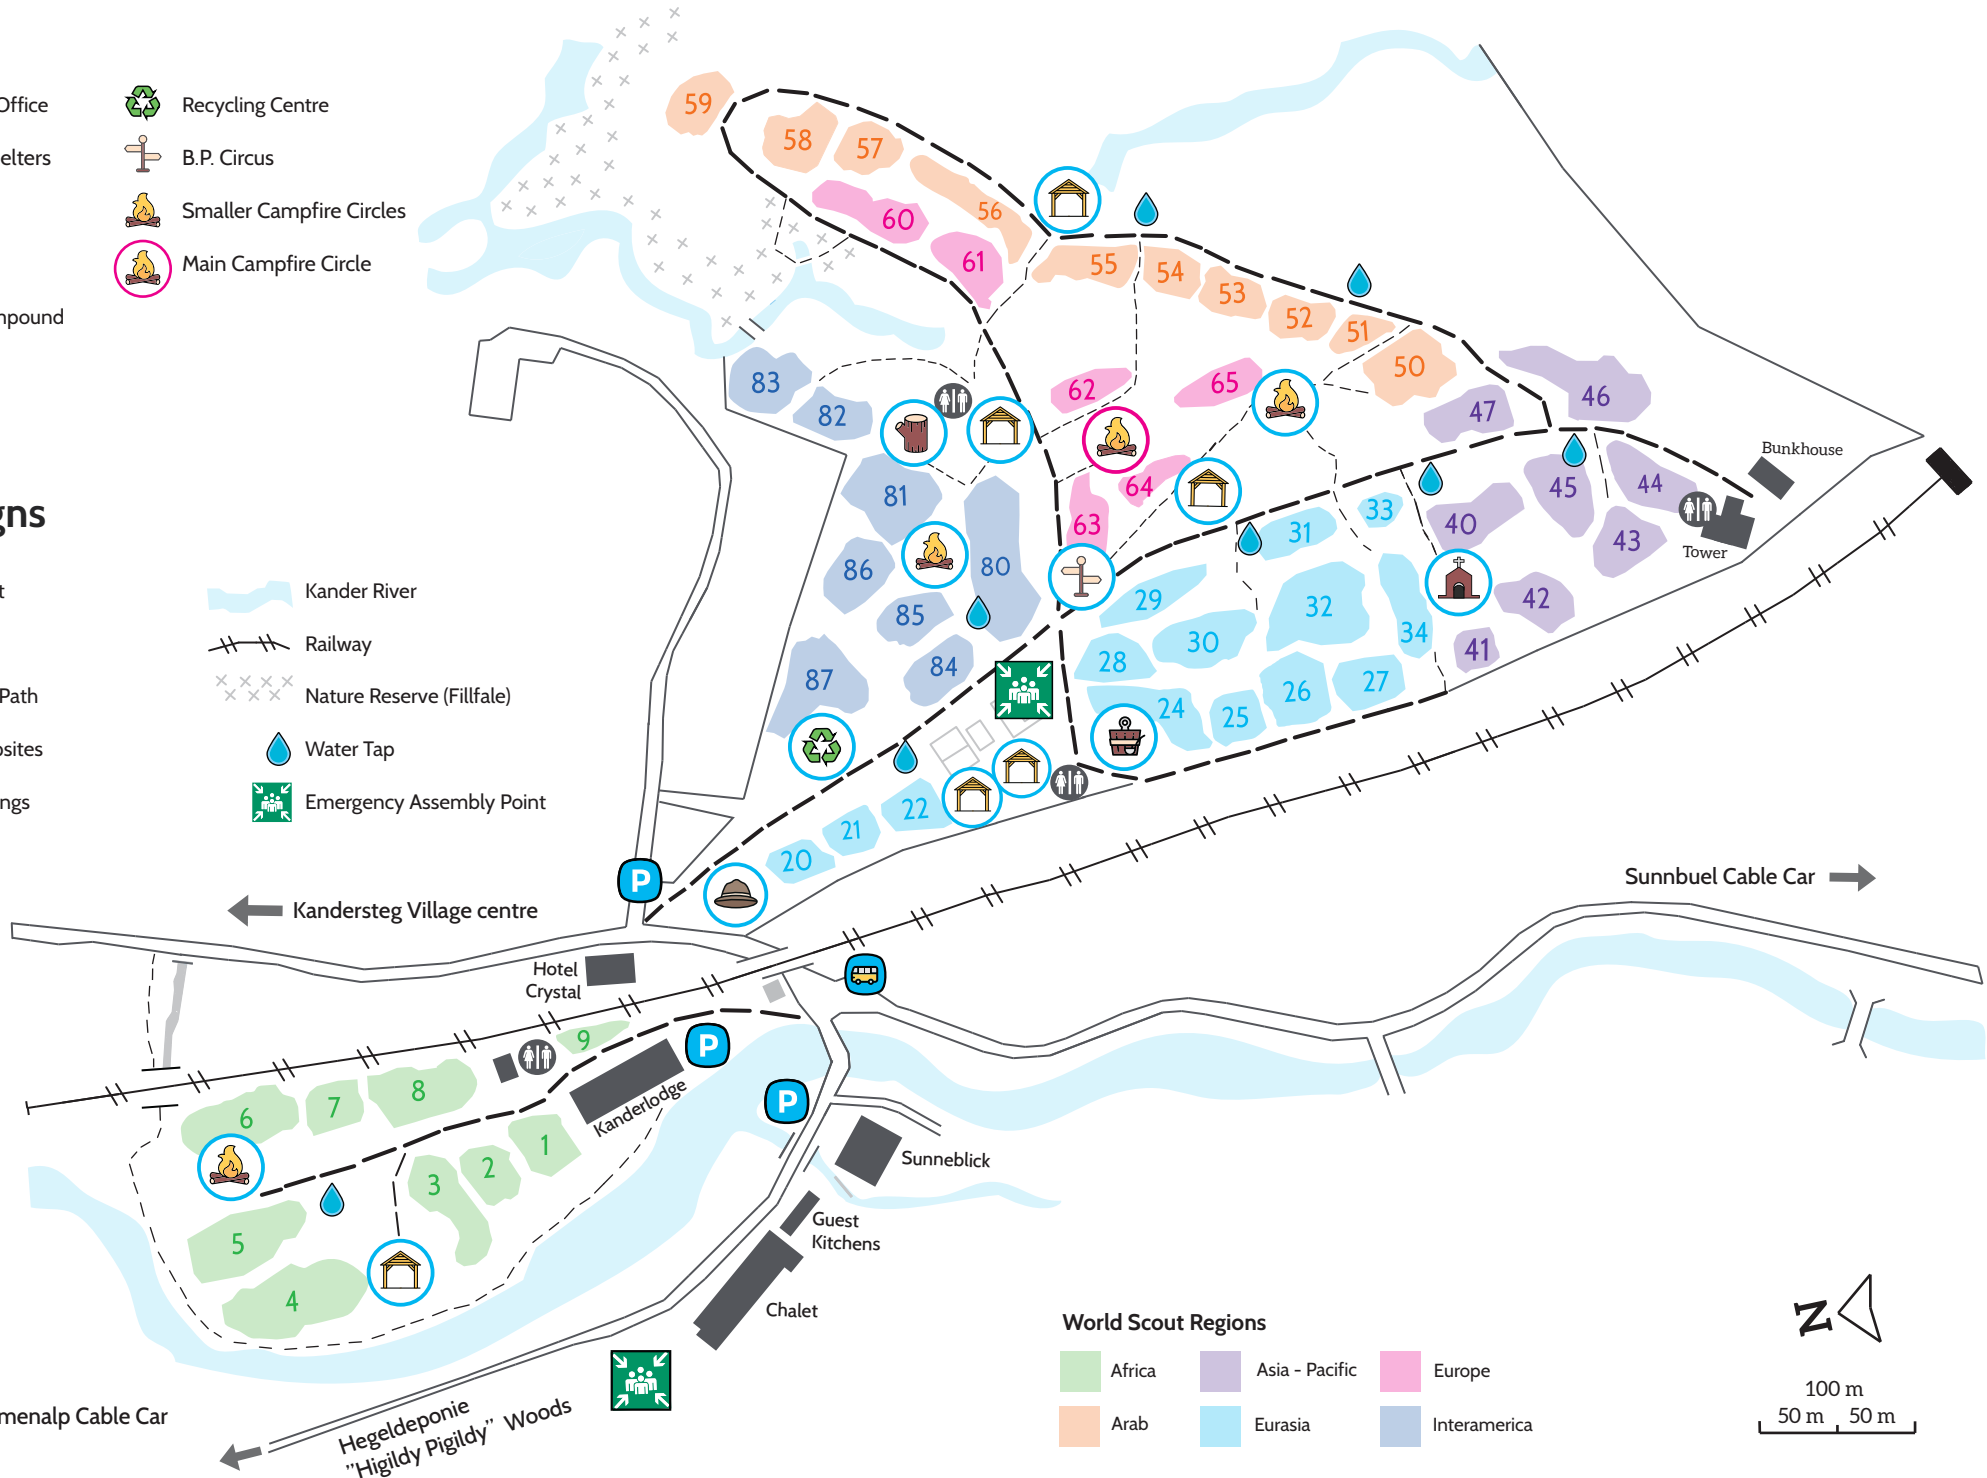

# Legend

-  Campsite Office
-  Recycling Centre
-  Shared Shelters
-  B.P. Circus
-  Sauna
-  Smaller Campfire Circles
-  Chapel
-  Main Campfire Circle
-  Wood Compound

# Road Signs

-  Street
-  Kander River
-  Path
-  Railway
-  Main Path
-  Nature Reserve (Fillfale)
-  Campsites
-  Water Tap
-  Buildings
-  Emergency Assembly Point

- ### World Scout Regions
-  Africa
  -  Asia - Pacific
  -  Europe
  -  Arab
  -  Eurasia
  -  Interamerica